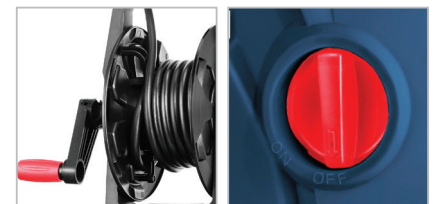

**High Pressure Washer**

**140Bar-1650W**

**RP-U141**

- Professional high-power 1650W carbon brush motor provides strong power that generates maximum water pressure for extreme cleaning power
- Total stop system automatically shuts off pump when trigger is not engaged and self-suction function helps to ensure motor's long life and also to save energy
- Built-in thermal protector controls the temperature of the motor during longtime working
- Professional high pressure gun for better functionality and more convenience
- Ergonomic new design provides easy movement and brings more comfort in different cleaning tasks
- With wheels and handles for easy movement
- Equipped with both adjustable and turbo nozzles which manufactured from high-quality raw material that let you easily control spray angle in different cleaning tasks
- Automatic hose connector for easy and fast set up and quick inserting and removing of the hose
- Suitable for heavy-duty industrial usages
- On-board hose reel for easy storage and quick winding and unwinding
- Rotary On/Off switch for convenient use
- 5-meter high-quality PVC pressure hose for more durability and higher efficiency
- Tempered stainless steel plunger easily unchokes the dirt stuck in the nozzle

Model	RP-U141
Power	1650W
Motor Type	Carbon brush
Max Pressure	140 Bar
Max Rated Flow	5L/Min
Frequency	50Hz
Voltage	220V
Weight	7.4kg
Dimension	29*25*66cm

Supplied in

Ronix color box

includes

Includes Quick connector, Water inlet nut, Adjustable & turbo lances made of the best material, extra turbo lance, 5-meter high pressure hose, Detergent dispenser bottle, High pressure ergonomic gun, 5-meter power cord, Hose reel