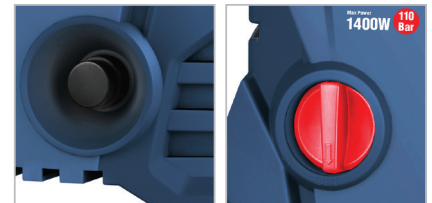

High Pressure Washer
110BAR-1400W

RP-U111

- Powerful 1400W universal motor generates high water pressure for maximum cleaning power
- Total stop system automatically shuts off pump when trigger is not engaged and self-suction function helps to ensure motor's long life and also to save energy
- Built-in thermal protector controls the temperature of the motor during longtime working
- New design high pressure gun for better functionality and more convenience
- Ergonomic light-weight design provides easy movement and brings more comfort in different cleaning tasks
- With wheels and handles for easy movement
- Equipped with both adjustable and turbo lances which manufactured from high-quality raw material that lets you easily control spray angle in different cleaning tasks
- Automatic hose connector for easy and fast set up and quick inserting and removing of the hose
- Suitable for both household and industrial usages
- Rotary On/Off switch for convenient use
- 5-meter high-quality pressure hose for more durability and higher efficiency
- Tempered stainless steel plunger easily unchokes the dirt stuck in the nozzle

Model	RP-U111
Power	1400W
Motor Type	Carbon brush
Max Pressure	110 Bar
Max Rated Flow	5L/Min
Frequency	50Hz
Voltage	220V
Weight	5.6kg
Dimension	29*25*47.5cm
Supplied in	Ronix color box

includes

Includes Quick coupler,
Water inlet nut, Adjustable
and turbo lances, 5-meter
high pressure PVC hose,
Detergent dispenser bottle,
High pressure gun, 3-meter
power cord