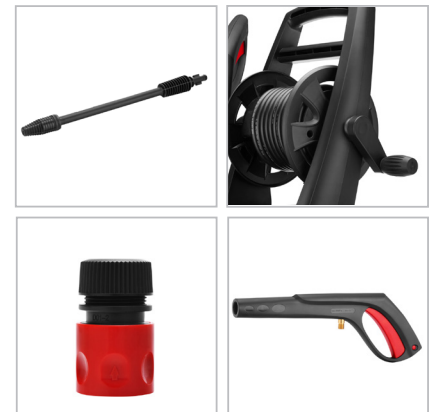

Induction High Pressure Washer
2200W

RP-1160

- Professional heavy-duty 2200W induction motor provides strong power that generates maximum water pressure for extreme cleaning power
- Auto stop system automatically shuts off pump when trigger is not engaged ensure motor's long life and also save energy
- Built-in thermal protector controls the temperature of the motor during longtime working
- Professional high-pressure gun for better functionality and more convenience
- Ergonomic new design provides easy movement and brings more comfort in different cleaning tasks
- With wheels and handles for easy movement
- Equipped with both adjustable and turbo nozzles which manufactured from high-quality raw material and let you easily control spray angle in different cleaning tasks
- Built-in detergent tank for extra cleaning power and reducing cleaning time
- hose connector for easy and fast set up and quick inserting and removing of the hose
- Onboard hose reel for easy storage and quick winding and unwinding
- Suitable for heavy duty household usage
- Rotary On/Off switch for convenient use
- 5-meter high-quality PVC pressure hose for more durability and higher efficiency

2200WATT  THERMO SWITCH  Auto Stop

160BAR

Model	RP-1160
Power	2200W
Voltage	220-240V
Frequency	50-60Hz
Motor Type	Induction
Max Rated Flow	7.3L/Min
Detergent Tank Type	Built-in
Weight	19.6kg
Dimension	375×350×920mm
Max Pressure	160Bar
Supplied In	Ronix color box
Includes	Quick connector Water inlet nut Adjustable and turbo lances 5-meter high-pressure PVC hose Detergent tank High-pressure gun Hose reel