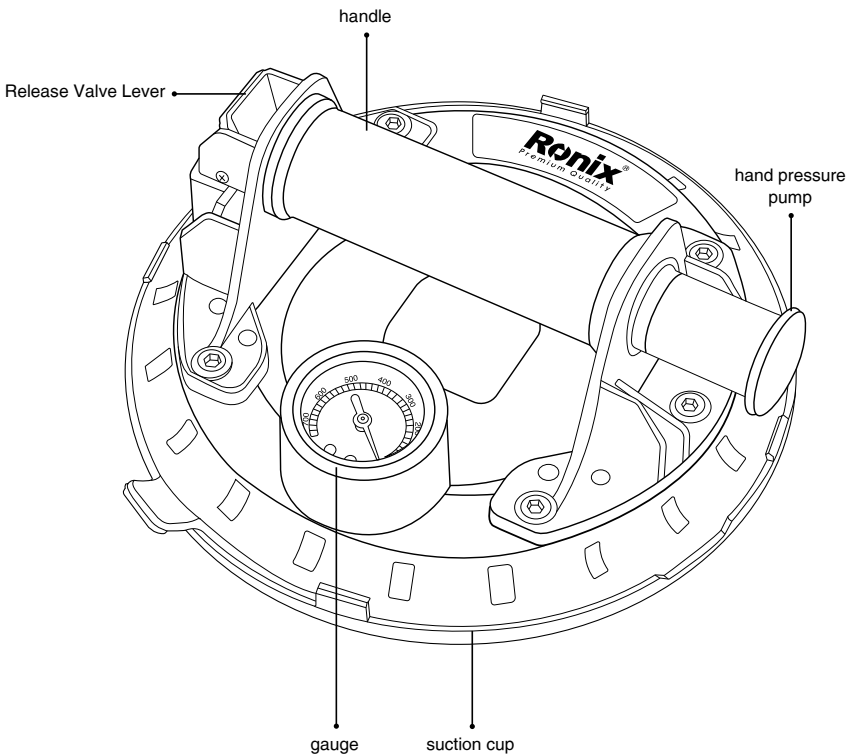

## VACUUM SUCTION CUP WITH PRESSURE GAUGE 200Kg RH-9933

## TECHNICAL SPECIFICATIONS

Model	<b>RH-9933</b>
Load capacity	200Kg
Pad size	200mm
Pad material	rubber
Body material	PA6
Dimension	200x200x85mm
Supplied in	BMC
Includes	Sealing Ring, Gasket, Hook Tools

## PART LIST