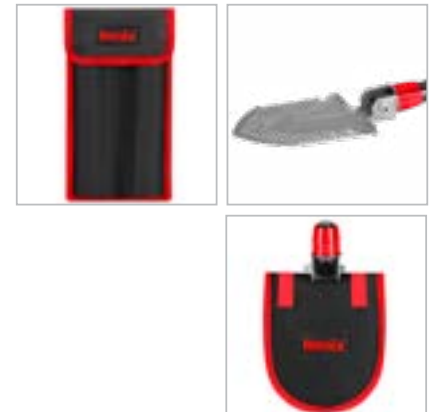

**Multifunction Shovel With Knife Fire Starter and Hammer**

**76cm**

**RH-9911**

- This folding shovel has many functions, such as shoveling/digging/cutting branches/sawing wood/planing/pickaxe and so on
- This camping shovel has different shapes, you can adjust it to your needs. Shovel mode, can be used for shoveling and sawing wood outdoors. Chopping mode, the hoe is used to dig land. Pickaxe mode, the pickaxe is used for digging stones and digging soil. This military folding shovel with high hardness can be used for fishing, vehicles, camping, gardening and many other occasions
- The foldable mini shovel has a variety of usage scenarios and can be used for fishing, vehicle, camping, gardening, agriculture and other occasions
- The camping folding shovel is made of thickened carbon steel. After heat treatment, the hardness and toughness of the multifunctional military shovel are greatly improved. The surface of the survival shovel is treated with high gloss, the surface of the multifunctional shovel is smooth, sharp and durable. The connection of the pickaxe shovel is made of aluminium alloy, which is suitable for a variety of application scenarios
- The folding shovel can be folded, is small and easy to carry. Shovel is very practical, can be used as a home garden shovel, repair your garden

Model	RH-9911
Total Length	76cm
Shovel Width	13cm
Folded Length	23cm
Hardness	HRC 45
Material	3cr14 Steel, Aluminum Alloy Nut, Aluminum Handle
Weight	0.9Kg without Packing
Packaging	Cloth Bag
Accessories	Knife, Fire Starter and Hammer