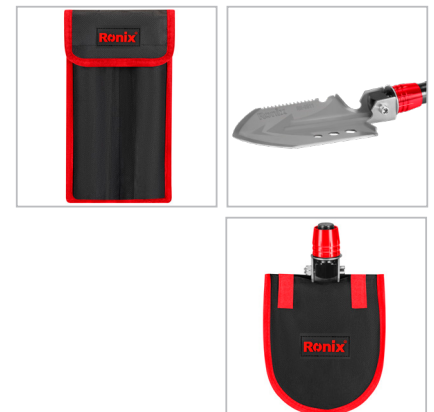

Multifunction shovel With Knife Fire starter and Hammer

76cm

RH-9911

- This folding shovel has many functions, such as shoveling/digging/cutting branches/sawing wood/planing/pickaxe and so on
- This camping shovel has different shapes, you can adjust it to your needs. Shovel mode, can be used for shoveling and sawing wood outdoors. Chopping mode, the hoe is used to dig land. Pickaxe mode, the pickaxe is used for digging stones and digging soil. This military folding shovel with high hardness can be used for fishing, vehicles, camping, gardening and many other occasions
- The foldable mini shovel has a variety of usage scenarios and can be used for fishing, vehicle, camping, gardening, agriculture and other occasions
- The camping folding shovel is made of thickened carbon steel. After heat treatment, the hardness and toughness of the multifunctional military shovel are greatly improved. The surface of the survival shovel is treated with high gloss, the surface of the multifunctional shovel is smooth, sharp and durable. The connection of the pickaxe shovel is made of aluminium alloy, which is suitable for a variety of application scenarios
- The folding shovel can be folded, is small and easy to carry. Shovel is very practical, can be used as a home garden shovel, repair your garden

Model	RH-9911
Total Length	76cm
Shovel Width	13cm
Folded Length	23cm
Hardness(HRC)	HRC 45
Material	3cr14 steel, aluminum alloy nut,aluminum handle
Weight	0.9Kg without packing
packaging	Cloth bag
Accessories	Knife, Fire starter and Hammer