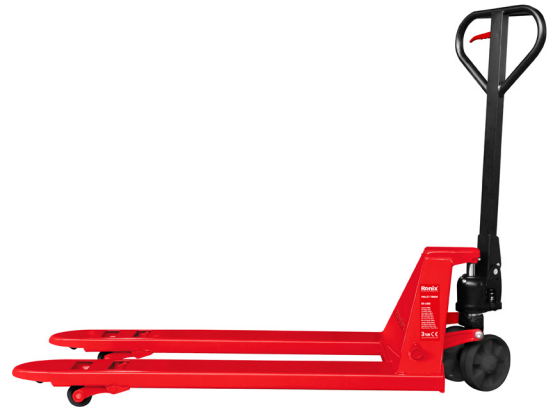

**Pallet Truck**

**3Ton**

**RH-4980**

- Manoeuvrable and stable hand pallet truck for transporting goods with up to 3000kg
- Thanks to the low tare weight (68 kg), the pallet truck is easy to handle
- The lever on the tiller allows the moved goods to be lowered steplessly to the desired position
- Top quality hydraulic pump with a slow lowering hand control valve
- 3-position control lever provides fingertip control of all hydraulic system functions, with the handle in any position
- Neutral position frees handle of hydraulic functions
- The ideal size for euro pallets

Model	RH-4980
Size of fork	150mmx50mm
Max fork height	190mm
Fork material	Q235 2.75mm
Fork length	1150mm
Fork width	550mm
Min fork height	75mm
Wheel material	NYLON
Body Material	Q235 2.75mm
Net Weight	52Kg
Supplied in	6pcs/wooden pallet
Capacity	3000Kg
Wheel Diameter	74mm/ 180mm
Includes	Instruction book