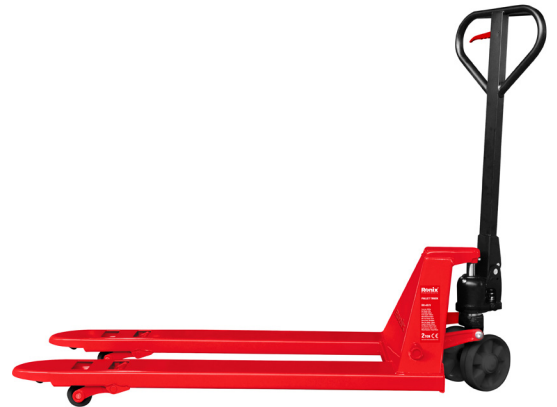

Pallet Truck

2Ton

RH-4979

- Manoeuvrable and stable hand pallet truck for transporting goods with up to 2000kg
- Thanks to the low tare weight (54 kg), the pallet truck is easy to handle
- The lever on the tiller allows the moved goods to be lowered steplessly to the desired position
- Top quality hydraulic pump with a slow lowering hand control valve
- 3-position control lever provides fingertip control of all hydraulic system functions, with the handle in any position
- Neutral position frees handle of hydraulic functions
- The ideal size for euro pallets

Model	RH-4979
Size of fork	150mmx50mm
Max fork height	190mm
Fork material	Q235 2.75mm
Fork length	1150mm
Fork width	550mm
Min fork height	75mm
Wheel material	NYLON
Body Material	Q235 2.75mm
Net Weight	52Kg
Supplied in	6pcs/wooden pallet
Capacity	2000Kg
Wheel Diameter	74mm/ 180mm
Includes	instruction book