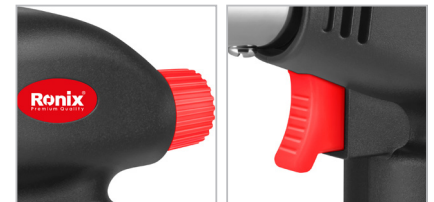

**Gas Blow Torch**  
**19mm**

**RH-4570**

- With safety lock prevents accidental ignition. The ergonomic design provides comfort to your hand and keep away from the flame; made of ABS and zinc alloy material makes it more durable and sturdy. A broad base helps to prevent it from falling over
- You can easily refill the culinary torch with Butane cartridge complying with EN417. (Butane Gas Isn't Included). This butane torch is small and lightweight, easy to hold
- Simple trigger-style ignition allows for using at any angle even upside down with effortless one hand operation, adjustable temperature regulator for complete control of flame and allows flame temperature to reach up to 1300° C/2372°F Press the button to light fire, turn the flame adjustor to the left make the flame bigger, then it will keep firing while maintaining a safe and clean kitchen
- Wind proof, moisture proof and water resistant, better than electric welding
- Fully automatic electronic ignition, safe and easy
- Ergonomic design for comfortable holding in the hand

Model	RH-4570
Dimensions	17x7x5cm
Material	ABS,ZINC ALLOY,CUPRUM
Weight	0.137Kg
Igniting method	Automatic piezoelectricity ignite
Calibre of spout	0.26mm
Type of gas	Butane gas
Supplide in	Blister card
Max Flame Temperature	1300°C
Appliance category	Direct pressure-butane