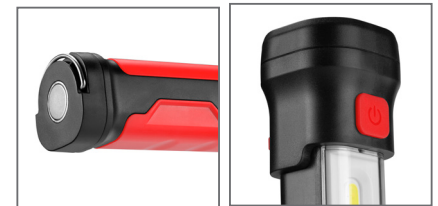

Self priming pump
1.5HP

RH-4279

- Professional LED work light equipped with high quality 10w cob led which produce 450lm of brightness totally
- Constructed from durable plastic to ensure lightweight and easy to carry or deploy
- Portable LED work light provide with sliding mechanism to adjust length 197 To 290 mm
- Strong magnetic base provides also hands free lighting and metal hook to hang it up
- 1-stage battery level indication from red light to green light when the battery is fully
- Perfect for home, outdoor, Car repair, Camping, working on electronics

Model	RH-4279
light type	Front:COB LED Top: smd led
Power	10 W
Battery	3.7V/2000mAh/ Li-ion battery
Max.Flux	Front: 450LM Top: 120 LM
Illumination Range	30m
CCT	Front: 6500K Top: 7500K
DC Input(charger)	5 V / 1 A
Body Material	ABS
Runtime	Front: 6h Top: 15h
charging time	3Hours
Degree of protection	IP33
Weight	190 gr
Dimensions	43x43x197290mm
Open Length	290 mm
Closed Length	197 mm
Supplied in	color box
Includes	50CM TYPE C USB CABLE,BLACK