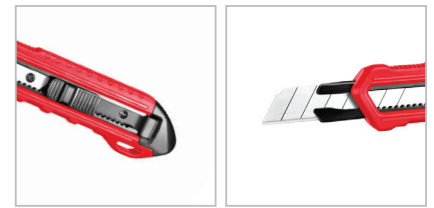

Retraceable Cutter

18mm

RH-3007

- Stainless steel blade channel for the best cutting performances
- Ergonomic ABS handle for secure, comfortable grip
- High quality SK5 blade
- Integrated Blade Snapper for easy blade snapping
- Blade sections snap off providing a fresh, sharp cutting point
- 7 point steel snap off blade segments
- Great for cutting paper, cardboard, roofing, drywall,...

Model	RH-3007
Blade Size	18×0/5 mm
Material	ABS
Blade	SKS
Knife Blade	1Pcs