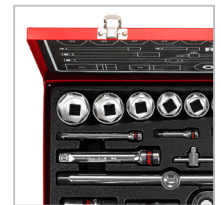

**Socket Set**

**40Pcs**

**RH-2638**

- 38-piece set with full complete range, designed with superior materials for increased torque and unique hardness
- Including 1/2" & 1/4" Dr sockets, handles and extensions to meet all your requirements
- High-strength chrome vanadium steel sockets provide high torque for greater turning power paired with a mirror chrome finish that provides resistance against rust and corrosion
- Allen hex bit tips are precisely machined to ensure accurate sizing with beveled, chamfered ends for easy and smooth insertion that protects both bits and fasteners from damaged edges
- Sockets and extensions remain locked onto the drive until disengaged with an easy-to-reach, quick-release button
- Ratchet handle is ergonomically designed with an easy-to-use, thumb operated reverse-switch mechanism
- Compatible usage with hand wrenches and ratchet handles
- Reduce slipping on frozen or rusted fasteners
- A full complete set including different sizes of bits plus hand wrench and ratchet handle, ideal for all professional or DIY usages on all jobsites
- Metal case for easy identification and storage
- Made in Taiwan

**MIRROR FINISHING**  

Model	RH-2638
Type	38 pcs -1/2" & 1/4" Dr socket set
Socket Sizes & Accessories	11 pcs x 1/4" Dr socket 4, 4.5, 5, 5.5, 6, 7, 8, 9, 10, 11, 12mm 15 pcs x 1/2" Dr socket 13, 14, 15, 16, 17, 18, 19, 20, 21, 22, 23, 24, 27, 30, 32mm 2 pcs x 1/2" Dr spark plug 16, 21mm 2 pcs x 1/2" Dr extension bar 5", 10" 2 pcs x 1/2" Dr extension bar 3", 4" 2 pcs x 1/2" & 1/4" Rubber Grip curved ratchet handle 72T 2 pcs x 1/2" & 1/4" Dr universal joint 1 pc x 1/4" T sliding handle 1 pc x 1/2" to 3/8" socket adapter
Supplied in	Metal box in color box
Material	Chrome vanadium steel (Cr-V)