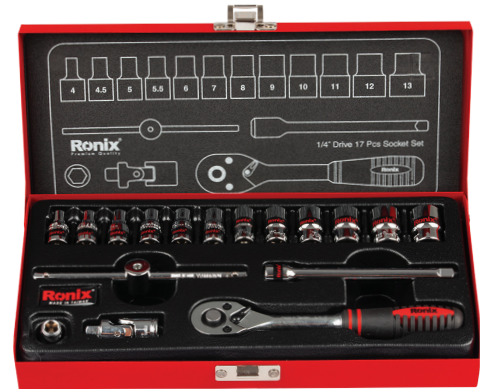

SOCKET SET

RH-2617

- High-strength chrome vanadium steel sockets provide high torque for greater turning power paired with a mirror chrome finish that provides resistance against rust and corrosion
- Allen hex bit tips are precisely machined to ensure accurate sizing with beveled, chamfered ends for easy and smooth insertion that protects both bits and fasteners from damaged edges
- Sockets and extensions remain locked onto the drive until disengaged with an easy-to-reach, quick-release button
- Ratchet handle is ergonomically designed with an easy-to-use, thumb operated reverse-switch mechanism
- Compatible usage with hand wrenches and ratchet handles
- Reduces slipping on frozen or rusted fasteners
- A complete set includes different sizes of bits plus hand wrench and ratchet handle
- Metal case for easy identification and storage

Model	RH-2617
Socket Sizes & Accessories	12 pcs x 1/4" Dr socket 4, 4.5, 5, 5.5, 6, 7, 8, 9, 10, 11, 12, 13mm 1 pc x 1/4" Dr spark plug 16mm 1 pc x 1/4" Dr extension bar 4" 1 pc x 1/4" Dr sliding T bar 1 pc x 1/4" Rubber grip 72T curved ratchet handle 1 pc x 1/4" Socket to bit adapter
Supplied in	Metal box in color box
Material	Chrome vanadium steel (CR-V)