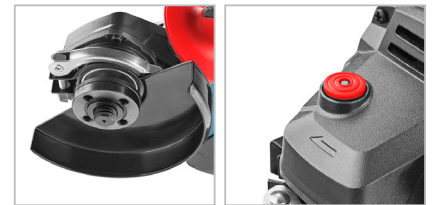

Brushless Mini Angle Grinder

115mm-20v

8901

- High performance brushless motor delivers up to 8500 RPM No-Load of speed in
- Light-weight, ergonomic mini angle grinder suitable for precise applications
- Soft start switch system that ensures the safety of operation
- Direct airflow system which cools the motor for more reliable performance and higher overload capabilities
- Special slim body design for ideal handling and higher working performance
- Electronic current limiter for overload protection
- 2 Positions anti-shock ergonomic side handle which promoting easy work and perfect machine control in different range of operator movements
- Anti-restart function prevents accidental start-up

WITHOUT BATTERY
WITHOUT CHARGER

Lasting
SERIES

BRUSHLESS
MOTOR

Model	8901
Battery Type	Lithium-ion
Battery Voltage	20V
No-Load Speed	8500RPM
Wheel Diameter	115mm
Spindle Size	M14
Bore Diameter	22.23mm
Noise Level	88dB
Body Material	PA6+GF30
Charging Time	100min
No-Load Running Time	12 min /2.0Ah Battery 27.19 min /4.0Ah Battery
Weight	1.34Kg
Packaging	Color Box
Accessories	1PC wrench 1PC Handle 1PC Guard