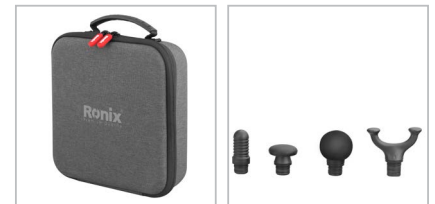

**Massage Gun**

**Mini Pro**

**8855**

- Powerful brushless DC motor provide 3200RPM speed and great performance
- Equipped with an amplitude of 8mm, it can massage deep muscle tissue and effectively help relieve pain and prevent injuries
- Mode adjustment of massage speed
- Noise reduction technology provides only sound of 60dB and comfortable usage experiences
- Rechargeable 2600mAh lithium battery for optimal run time of 4 to 6 hours
- Easy to charge via USB cable Type C
- Armed with 4 pcs interchangeable heads to achieve different body regions and muscle groups
- Power indicator light and speed

Model	8855
Battery Capacity	2600mAh
Battery Technology	Lithium Battery
Motor Type	Brushless Electric Machine
Motor Speed	3200RPM
Speed Mode	4Level Adjustable
Speeds	1 level:2000 RPM/min 2 level:2600 RPM/min 3 level:3200 RPM/min 4 level:2000-3200circulation
Amplitude	8mm
Noise Level	60dB
Charge Time	1.5A input:4.6H
Runtime	1 level:7H, 2 level:6H 3 level:4H, 4 level:6H
USB Port Type	Type C
Head (Type/Application)	1:U-Shaped Massage Head 2:Flat Massage Head 3:Cone Massage Head 4:EVA Circular Massage Head

Supplied In

Hand Bag

Includes

Charge+Type C Cable  
4 massage Heads