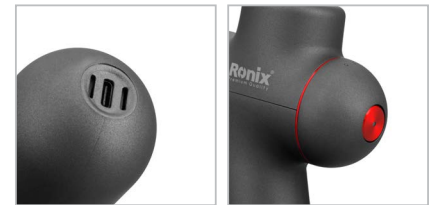

**Massage Gun**

**Mini Pro**

**8855**

- Powerful brushless DC motor provide 3200RPM speed and great performance
- Equipped with an amplitude of 8mm, it can massage deep muscle tissue and effectively help relieve pain and prevent injuries
- Mode adjustment of massage speed
- Noise reduction technology provides only sound of 60dB and comfortable usage experiences
- Rechargeable 2600mAh lithium battery for optimal run time of 4 to 6 hours
- Easy to charge via USB cable Type C
- Armed with 4 pcs interchangeable heads to achieve different body regions and muscle groups
- Power indicator light and speed

Model	8855
Battery Capacity	2600mAh
Battery Technology	Lithium Battery
Motor Type	Brushless Electric Machine
Motor Speed	3200RPM
Speed Mode	4Level Adjustable
Speeds	1 level:2000 RPM/min 2 level:2600 RPM/min 3 level:3200 RPM/min 4 level:2000-3200circulation
Amplitude	8mm
Noise Level	60dB
Charge Time	1.5A input:4.6H
Runtime	1 level:7H, 2 level:6H 3 level:4H, 4 level:6H
USB Port Type	Type C
Head (Type/Application)	1:U-Shaped Massage Head 2:Flat Massage Head 3:Cone Massage Head 4:EVA Circular Massage Head

Supplied In

Hand Bag

Includes

Charge+Type C Cable  
4 massage Heads