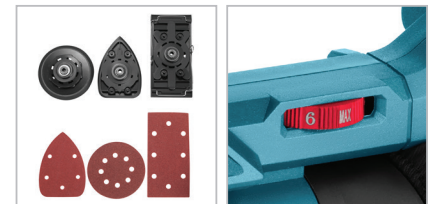

Cordless Multi Function Sander
3in1

8624

- High efficiency and powerful 20V motor
- Easily sand entire table and wall or ceiling in less time
- Variable speed adjustment operates from 6000 to 12000 RPM
- Easy changing sandpaper
- Automatic dust removal system
- Includes 80# grit Φ 125mm/187x90mm/140x140x80mm sanding papers
- soft start-ups for increase gear long life
- Overload sensor is designed to alert when excessive load is applied and protect from damage due to overheat

| | |
|------------------|---|
| Model | 8624 |
| Motor Type | Brushed |
| Dimensions | 250x90x160mm |
| Max Speed | 12000 RPM |
| Includes | 2pcs battery 1pc charger, 3pc sanding paper, 1pc dust bag |
| Battery Type | Lithium |
| Runtime | 20-25 min |
| Pad size | 187x90 Mm |
| Battery Capacity | 2.0 Ah |
| Vibration | 4337 m/s ² |
| No-Load Orbits | 6000-12000 OPM |
| Total weight | 2.95 Kg |
| Charging time | 1h |
| Body Material | PA6 |
| Orbital Action | 125 Mm |
| Supplied In | color box |
| Voltage | 20V |
| Min speed | 6000 RPM |