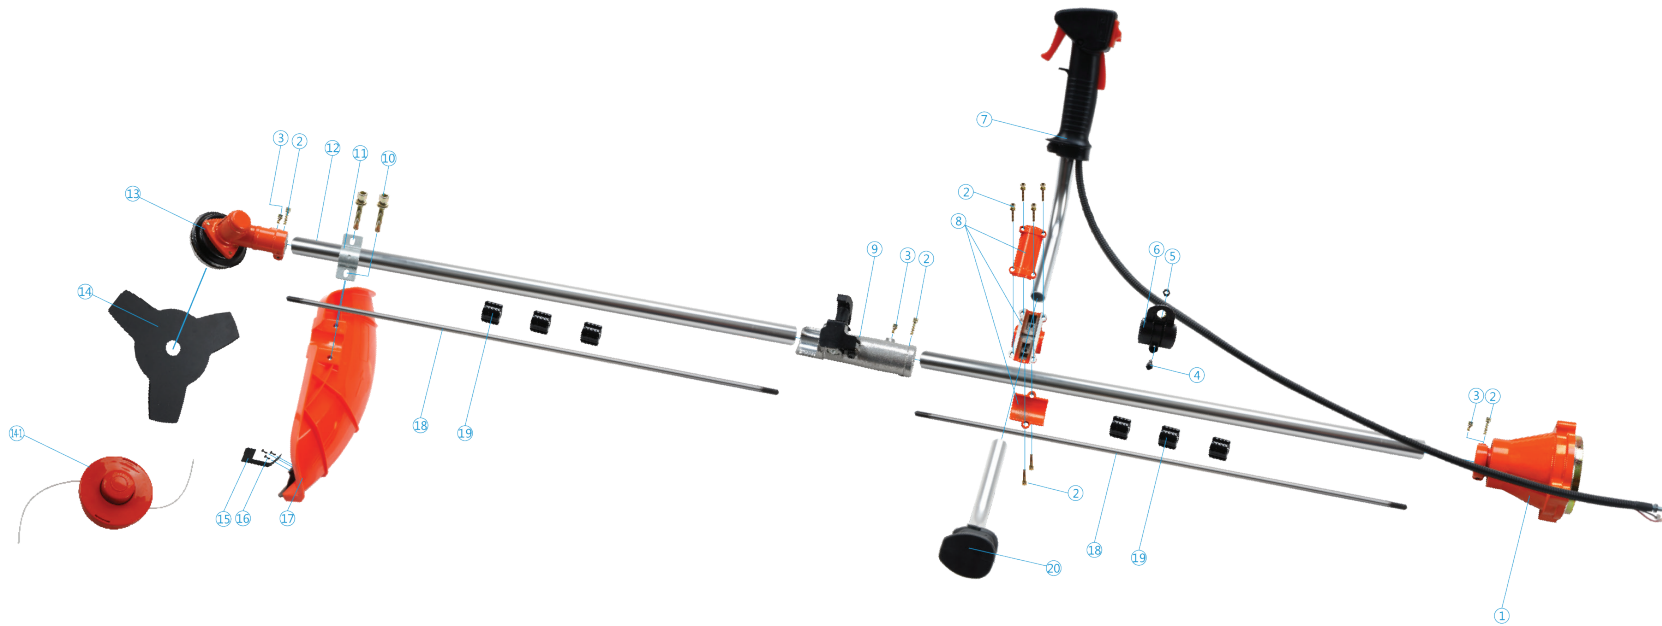

4553

Gasoline Brush Cutter 1350W

CUTTER GROUP EXPLODED VIEW

Number	Name
1	Housing
2	Bolt M5x25
3	Bolt M5x12
4	Bolt M6x25
5	Nut M6
6	Hanger ASSY
7	Right Handle
8	Bracket Assy
9	Swift Joint
10	Bolt M6x35
11	Plate
12	Aluminum Pole
13	Gearbox ASSY
14	3-TEETH Blade
15	Nylon Head
16	Blade
17	Bolt M4x10
18	Debris Guard
19	Driving Shaft
20	Shaft Sleeve
21	Left Handle