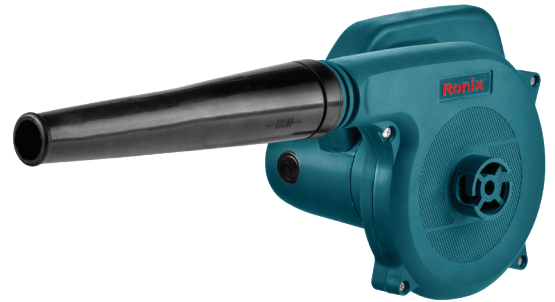

Electric Blower
600W

1207

- Efficient 600W motor provides a significant amount of air force for both blowing and vacuuming functions
- 2 tools in one, quickly convert to a vacuum cleaner for added versatility
- 6 different speed settings enable working with different blowing air rate in order to adapt to different kinds of applications
- Vortex design of fan blades will impressively increase the air force
- Strong design suitable for applications in the workshop and on the construction site
- Light weight design, handy housing enables convenient use
- Ergonomic design and non-slip handle provide convenient handling during operation
- Heat dissipation system ensures faster cooling and longer lifetime
- Lock button for convenient continuous operation

Model	1207
Power	600W
Frequency	50/60Hz
Voltage	110/220V
Maximum Air Flow	91cfm
No Loads of Speed	0-15000 RPM
Weight	1.7kg
Supplied in	Ronix Color box
Includes	Blow rubber tube, Dust bag