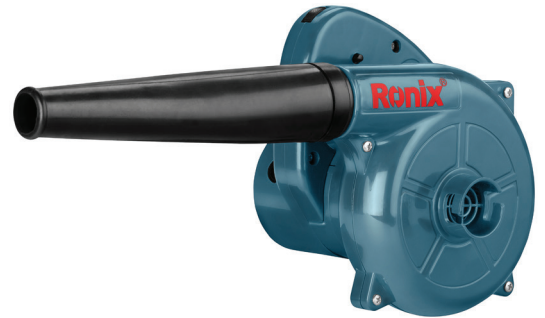

Electric Blower
400W

1206

- Efficient 400W motor provides a significant amount of air force for both blowing and vacuuming functions
- 2 tools in one, quickly convert to a vacuum cleaner for added versatility
- 6 different speed settings enable working with different blowing air rate in order to adapt to different kinds of applications
- Vortex design of fan blades will impressively increase air force
- Strong design suitable for applications in the workshop and on the construction site
- Light weight design, ABS thermoplastic polymer housing enables convenient use
- Ergonomic design and non-slip handle provide convenient handling during operation
- Heat dissipation system ensures faster cooling and longer lifetime
- Lock button for convenient continuous operation

Model	1206
Power	400W
Frequency	50/60Hz
Voltage	110/220V
Maximum Air Flow	91cfm
No-load RPM	0-13000 RPM
Weight	1.7kg
Supplied in	Ronix color box
Includes	Blow rubber tube, Dust bag