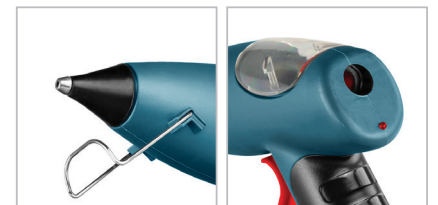

**Glue Gun**  
**40W**

**RH-4462**

- High-efficiency glue gun heats up in just 3-5 minutes which enables maximum performance
- New design 80W elements for fast heat-up
- Ergonomic soft rubber grip for better control and easy usage
- Ergonomic light-weight design for convenient use
- Stand-up metal base keeps the hot glue gun stable and in upright position for easy and safe operation
- The premium insulated nozzle reduces deformation of the glue gun even for long periods of use under extremely high temperatures
- Bonds immediately and cools to the touch quickly, thus being ideal for home use
- The trigger lets you have a good control over the glue flow and helps to save a lot of glue sticks
- Equipped with On/Off power switch for better function control
- Comes with two 100\*11.2mm glue sticks

Model	RH-4462
Power	80W
Voltage	220V
Preheat Time	3-5min
Flow of Glue	14-16gr per minute
Glue Stick D.M	11.2mm
Material	PA6
Includes	Two 100*11.2mm glue sticks
Supplied in	Ronix color box