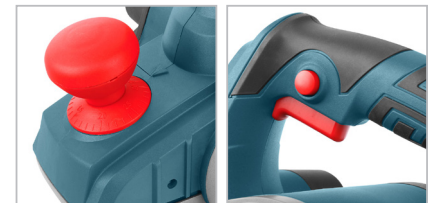

Electric Planer
1200W

9212

- High performance, powerful 1200W motor provides 16000 RPM speed for fast stock removal and smooth finish in soft and hard woods
- Large sturdy base for added stability
- New design steel drum plate for convenient and adjustment of blade quickly
- High quality durable rubber belt

Model	9212
Power	1200W
Voltage	220-240V
Battery Chemistry	Lithium
Frequency	50-60Hz
No-Load Speed	16000RPM
Planing Width	110mm
Max Planing Depth	0-3mm
Rabbeting Depth	0-14mm