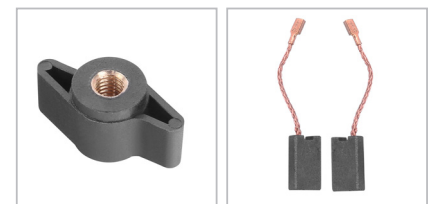

Electric Planer
1200W

9212

- High performance, powerful 1200W motor provides 16000 RPM speed for fast stock removal and smooth finish in soft and hard woods
- Large sturdy base for added stability
- New design steel drum plate for convenient and adjustment of blade quickly
- High quality durable rubber belt

Model	9212
Power	1200W
Voltage	220-240V
Battery Chemistry	Lithium
Frequency	50-60Hz
No-Load Speed	16000RPM
Planing Width	110mm
Max Planing Depth	0-3mm
Rabbeting Depth	0-14mm