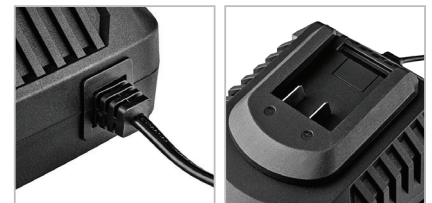

Fast Charger
22V, 4.5A

8993

- Compatible with all Ronix 20V Lithium-ion Battery
- Fast charging system gives you the full charge in minimum time
- LED charging status lights let you know exactly when to get back to work
- Built-in safety features designed to prevent your battery from overcharging, over current, or overheating during use
- 1.8 meter cable length for more convenient use

4.5A 22V LED  FAST CHARGER

Model	8993
Input	220-240V, 50-60Hz
Output	22V, 4.5A
Plug Length	1.8m
Supplied in	Ronix Color Box