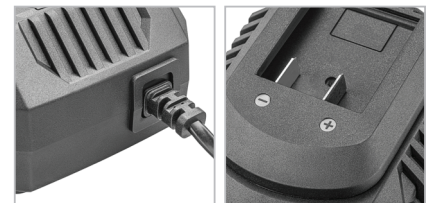

**Fast Charger**  
**20V-2.2A**

**8992**

- Compatible with all Ronix 20V Lithium-ion Battery
- Fast charging system gives you the full charge in minimum time
- LED charging status lights let you know exactly when to get back to work
- Built-in safety features designed to prevent your battery from overcharging, over current, or overheating during use
- 1.8 meter cable length for more convenient use

|               |                 |
|---------------|-----------------|
| Model         | 8992            |
| Output        | 22V, 2.2A       |
| Plug Length   | 1.8 m           |
| Input voltage | 220-240V        |
| Frequency     | 50-60Hz         |
| Supplied in   | Ronix Color Box |