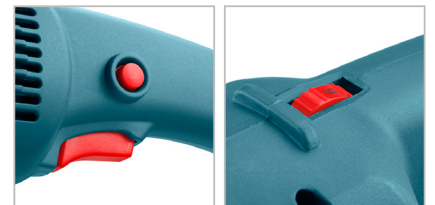

Electric Polisher
180mm-1400W

6112V

- High efficiency robust 1400W motor secures maximum productivity and top performances in different functions
- Variable speed setting from 800 to 3000 RPM
- no-load of speed enables working at customized speeds in order to adapt to various materials and applications
- Perfect for finishing, compounding, waxing, polishing, shining and deoxidizing
- Anti-dust ball bearings which ensure the durability of the motor and make it work more smoothly and more efficiently
- Ergonomic D-shape auxiliary handle reduces operational fatigue and promotes perfect machine control
- A high-quality wool polish pad suitable for different kinds of applications
- Superior rubber cable for more durability and higher efficiency

Model	6112V
Power	1400W
Voltage	110V
Frequency	50-60Hz
No-Load Speed	800-3000RPM
Wheel Diameter	180mm
Weight	2.85 Kg
Supplied in	Ronix Color Box
Includes	Hex wrench, 1D-shape handle, 2Bolts M8×20, 2 Flat washers, 1Polish disk, 1 Wool Polishing Pad, a pair of carbon brushes