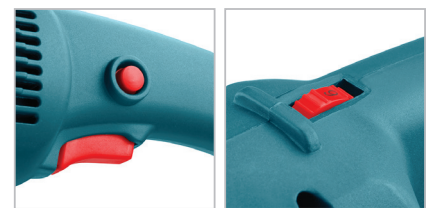

Electric Polisher

180mm-1400W

6112

- High efficiency robust 1400W motor secures maximum productivity and top performances in different functions
- Variable speed setting from 800 to 3000 RPM no-load of speed enables working at customized speeds in order to adapt to various materials and applications
- Perfect for finishing, compounding, waxing, polishing, shining and deoxidizing
- Anti-dust ball bearings which ensure the durability of the motor and make it work more smoothly and more efficiently
- Ergonomic D-shape auxiliary handle reduces operational fatigue and promotes perfect machine control
- A high-quality wool polish pad suitable for different kinds of applications
- Superior rubber cable for more durability and higher efficiency

Model	6112
Wheel Diameter	180mm
Power	1400W
Includes	Hex wrench, 1 D-shape handle, 2 Bolts (M8*20), 2 Flat washers, 1 Polish disk, 1 Wool Polishing Pad, a pair of carbon brushes
Weight	2.85 Kg
Voltage	220-240V
Frequency	50-60Hz
No-Load Speed	800-3000RPM
Supplied In	Ronix Color Box