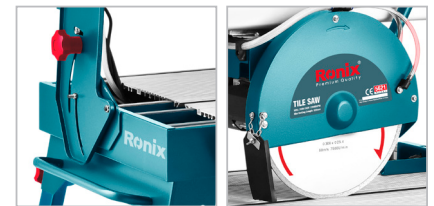

Tile Saw
300mm

5621

- The stone cutting saw has a strong 1500 W electric motor
- The tile cutter is not only easy to use with it, straight, mitre and plunge cuts are no problem

Model	5621
Voltage	220-240V
Frequency	50Hz
Product Dimension	L 1600mm x W870mm x H:1120mm
Table dimetion	main table: 1000 x 460mm extension table: 640 x 170mm
Disk Diameter	Φ300 x Φ25.4 x 2.4mm
Table material	Aluminum profile
Disk material	65Mn, corundum, Metal powder
No load Power	1500W S6 15%
No-Load Speed	2990RPM
Angle Cutting	0-45 0°:66mm 45°:53mm
Weight	53,7Kgs (Excluding Colobox and Accessories) 57.75KGS (Excluding Colobox)
Supplied In	Color box
Includes	wheels 2sets transport handles 2pcs M8x15 handle 4pcs M6x15 handles 2pcs wrench 2pcs water plug 1pc motor moving handle 1pc stop block 2pc ,block knobs 2pcs extension table 1pc