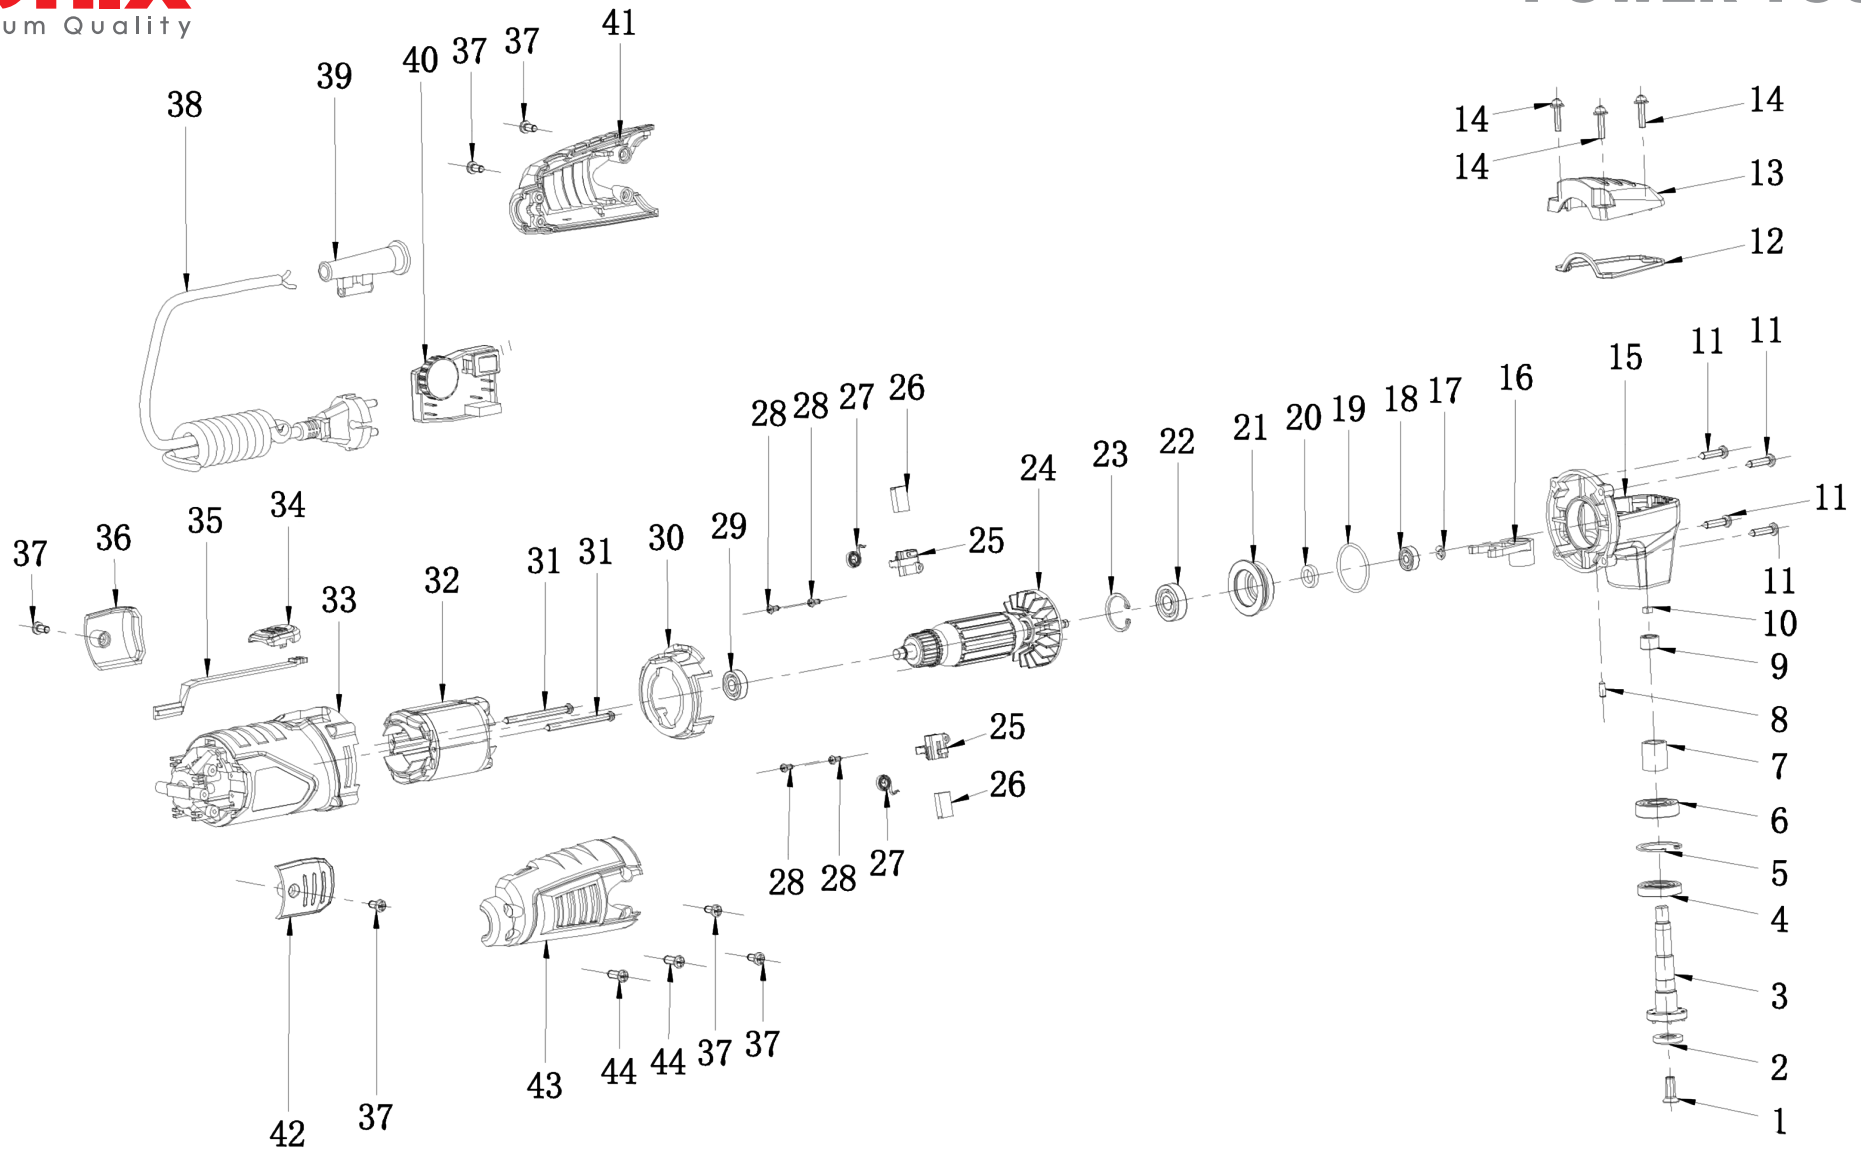

# 4203

## Multi-Functional Tool 250W

Number	Name
1	screw
2	Binder plate
3	Backswing shaft
4	oil seal
5	circlip
6	bearing
7	Stop collar
8	screw
9	bearing
10	felt ring
11	screw
12	rubber washer
13	gear box cover
14	screw
15	gear box
16	fork
17	circlip
18	ball bearing
19	o ring
20	felt ring
21	bearing sheath
22	bearing
23	check ring
24	rotor
25	carbon brush
26	brush holder
27	spring
28	screw
29	bearing
30	wind screen
31	screw
32	stator

Number	Name
33	housing
34	push button
35	pull pole
36	left brush cover
37	screw
38	power cord with plug
39	cord protector
40	speed controller
41	left handing cover
42	right brush cover
43	right handing cover
44	screw