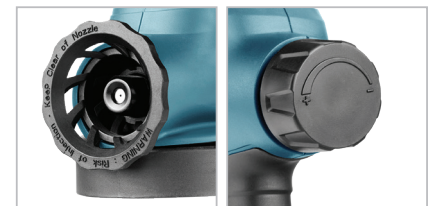

Electric Spray Gun

110W

1311

- Easy-to-use solenoid electric paint sprayer that applies a smooth finish without brush marks
- Ergonomic grip style for better handling
- Flow control knob allows you to quickly increase or decrease the material output in order to customize your paint flow to your project/coating needs
- Applicable for both outdoor and indoor jobs

Model	2035
Max Torque	350N.M
Weight	3.7kg
Includes	22mm socket, 24mm socket, pair of carbon brushes
Bolt Range	"Standard : M14 to M22, Hard : M10 to M16"
Drive	1/2inch -12.7 mm
Voltage	220-240V
Power	900W
Frequency	50-60Hz
No-Load Speed	0-2200RPM
Supplied In	BMC