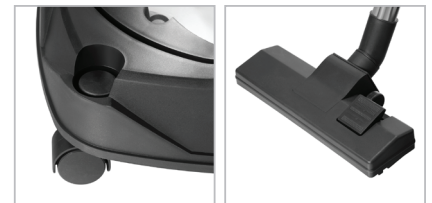

Vacuum cleaner
1400W

1241

- -High-power industrial 1400W motor provides just the amount of suction needed to most any cleanup job
- Design for vacuum functions
- Best-in-class suction power and air flow easily tackles tough jobs around the jobsite, shop or in the garage
- 40 liter capacity to get the job done whether big or small
- With this versatile vacuum cleaner you can vacuum both wet and dry debris, dust, saw, dirt or blow leaves away
- Equipped with HEPA filter which prevent entering particles whose diameter is more than 0.3 μm to help extend the life of the motor and provides more efficient cleaning
- Durable and tough stainless steel tank and cart design allow for extra stability, storage, and maneuverability
- Integrated hose, accessory and power cord organization provide space saving, convenient, and hassle-free storage
- Suitable for tackling all types of dry and damp for indoor and outdoor usage

Model	1241
Voltage	220-240V
Frequency	50-60Hz
Power	1400W
Maximum Air Flow	1.9 m3/min
Dust Bag Capacity	40 L
Vacuum Pressure	20 Kpa
Supplied in	Ronix Color box
Includes	Plastic hose with adjustable handle, metal telescopic tube, Wet & Dry Floor Brush, Crevice Nozzle, Round Brush, Non-woven cloth filter, sponge filter, washable HEPA filter